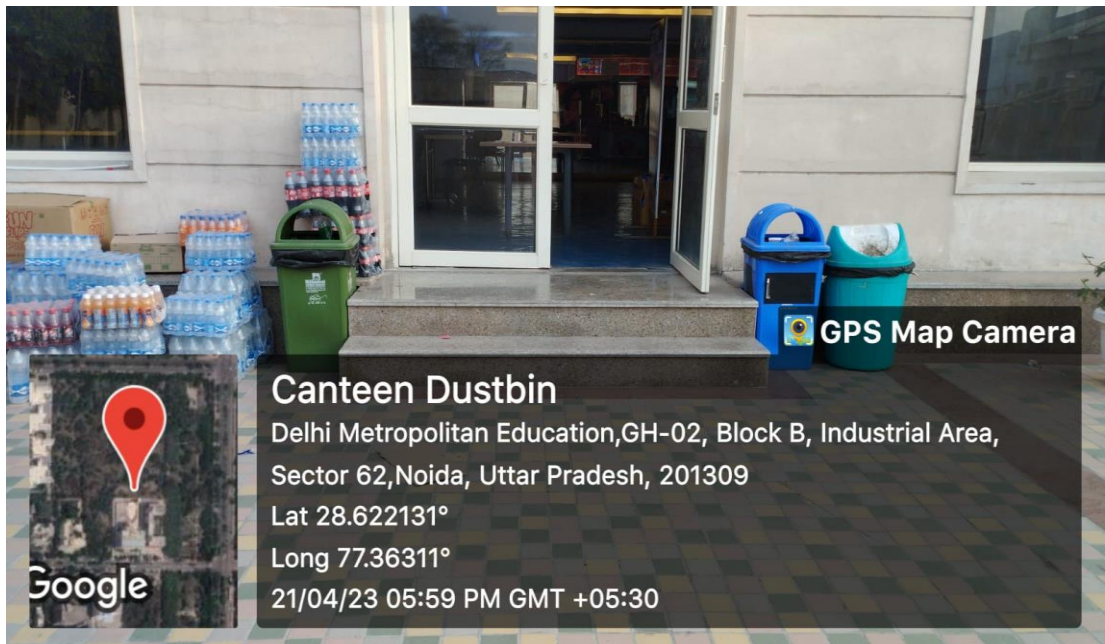

GPS Map Camera