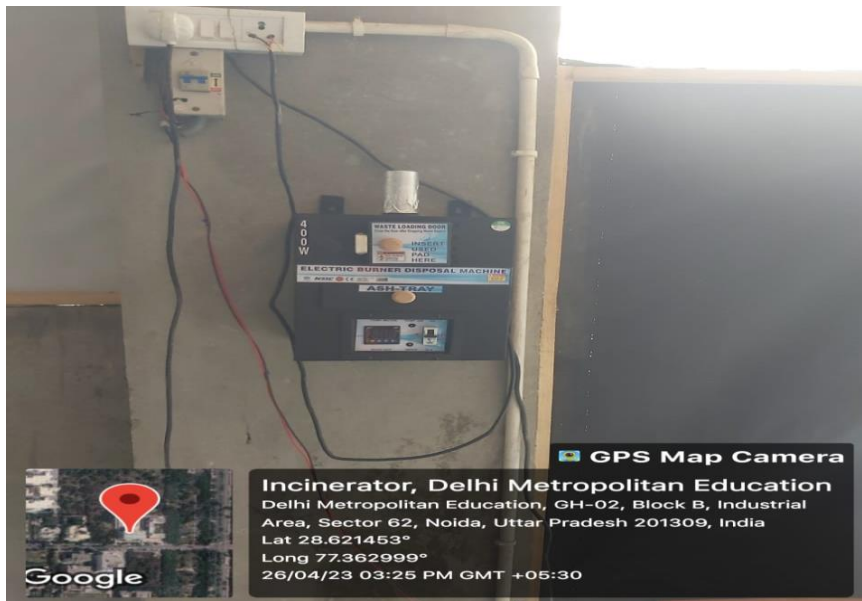

Delhi Metropolitan Education

Affiliated to GGSIPU, New Delhi & Approved by Bar Council of India

USE OF DEGRADABLE WASTE

Due to the canteen in the college premises itself; there is a lot of degradable waste generated. This includes, vegetable peels, leftover food etc. All this waste is collected and used in the compost pit dug in the college itself. This not only helps in proper management of waste but also aids in the growth of other plants as the compost is later